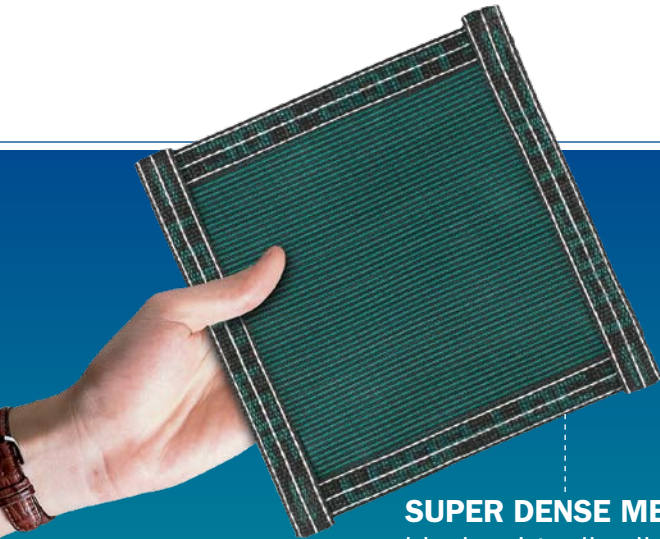

PROTECT YOUR FAMILY WITH THE ONLY MESH POOL COVER THAT PASSED THE “BUBBLES THE ELEPHANT” TEST.

You'll probably never need a pool cover safe and strong enough to support the weight of “Bubbles,” the African elephant seen on the cover. But imagine how safe you'll feel owning the only pool cover that's proven it can: the LOOP-LOC® Safety Swimming Pool Cover.

SUPER DENSE MESH blocks virtually all sunlight, but lets rain and melting snow easily drain through.