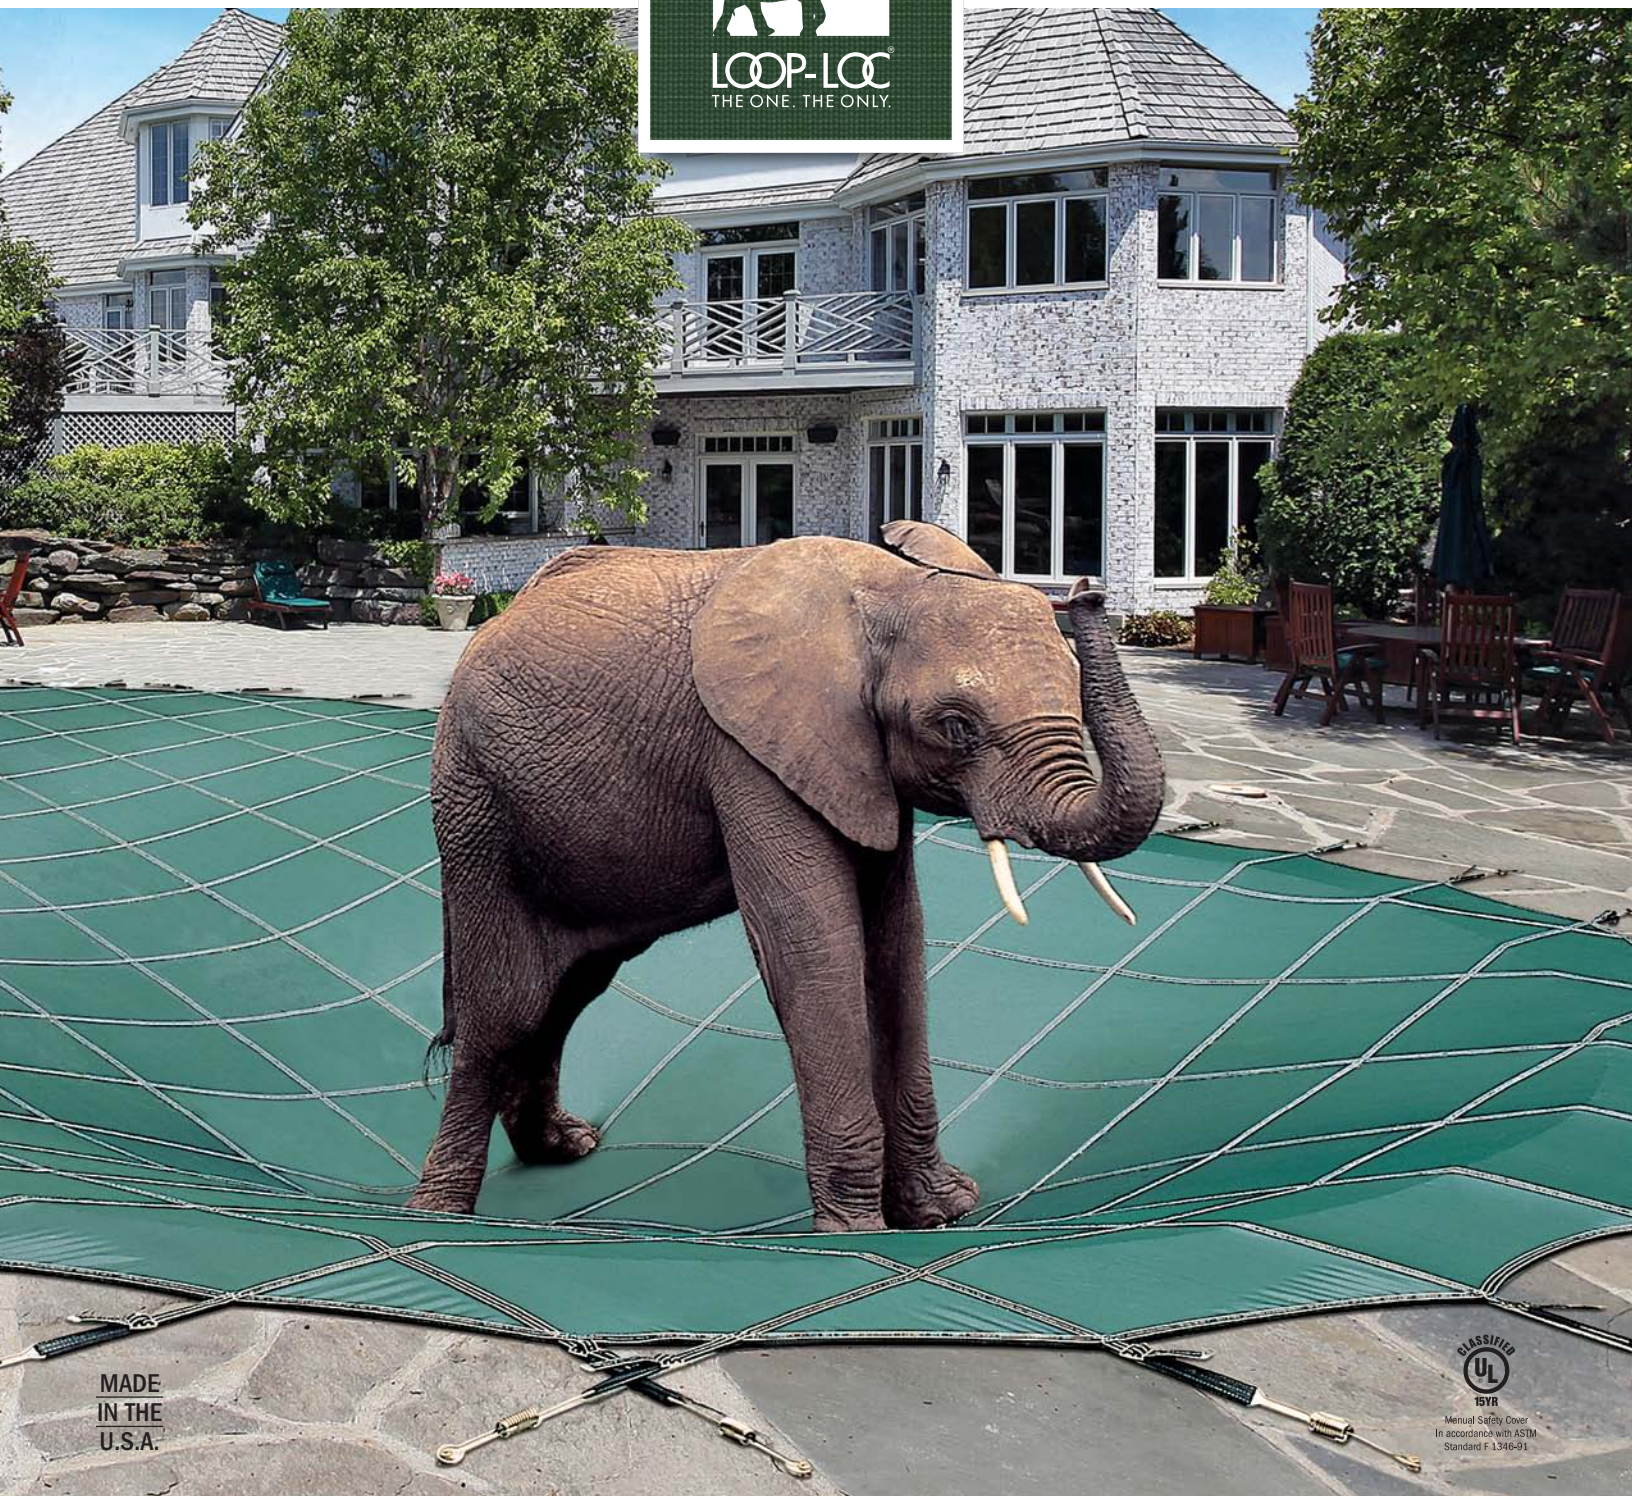

IS YOUR POOL COVER THIS SAFE?

If it's a genuine LOOP-LOC Safety Swimming Pool Cover, it is.
Because we never forget what's important to you.

MADE
IN THE
U.S.A.