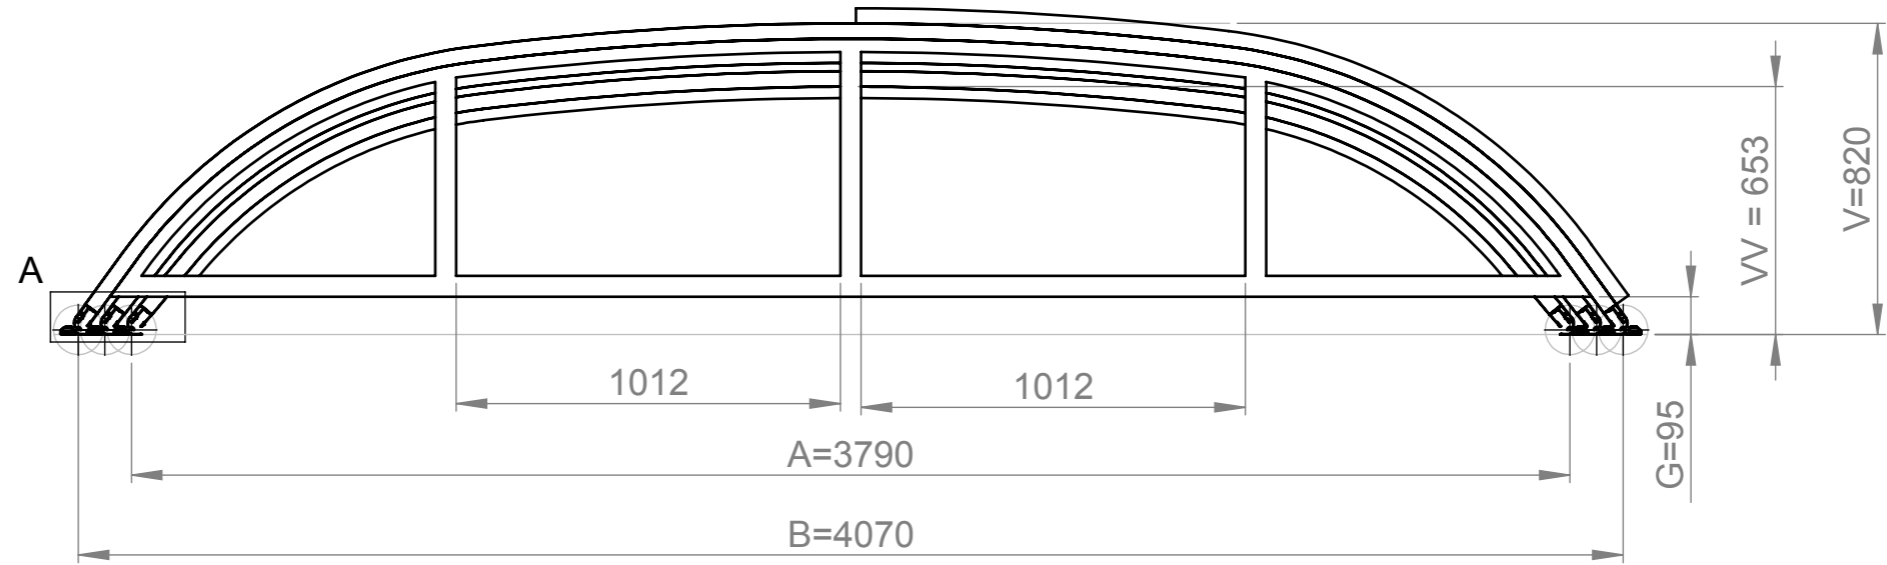

Colour:
Silver Elox / Antracit DB 703
Roofing material: PKB 8mm

DETAIL A
SCALE 1 : 2

The drawing presents only the basic shape and dimensions of the product. The manufacturer reserves the right to determine the layout, quantity and type of profiles as required.

PRODUCT TYPE		Dallas Clear A 2019		
ORDER	DRAFT	DIMENSIONS UNIT	FORMAT	SHEET
		mm	A3	1/1
AUTHOR		DATE		
Kafka, Viktor		13.11.2018		
DATE	PURCHASER SIGNATURE			