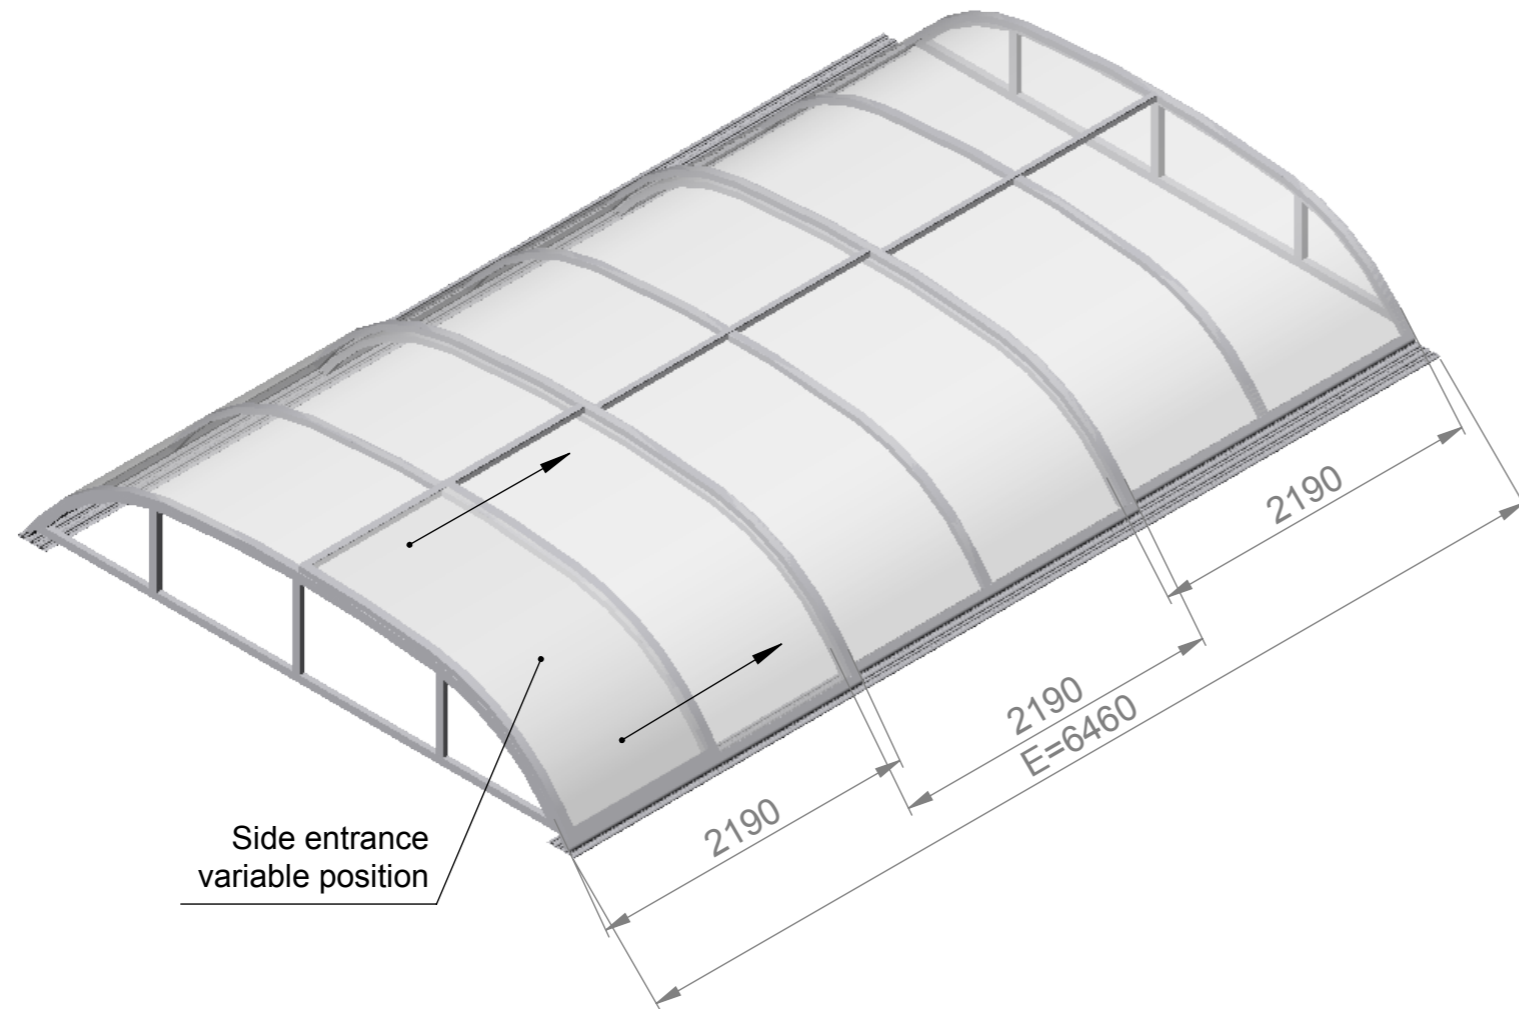

Colour:
Silver Elox / Antracit DB 703
Roofing material: PKB 8mm

DETAIL A
SCALE 1 : 2

The drawing presents only the basic shape and dimensions of the product. The manufacturer reserves the right to determine the layout, quantity and type of profiles as required.

PRODUCT TYPE		Dallas Clear A 2019		
ORDER	DRAFT	DIMENSIONS UNIT	FORMAT	SHEET
		mm	A3	1/1
AUTHOR		DATE		
Kafka, Viktor		13.11.2018		
DATE	PURCHASER SIGNATURE			