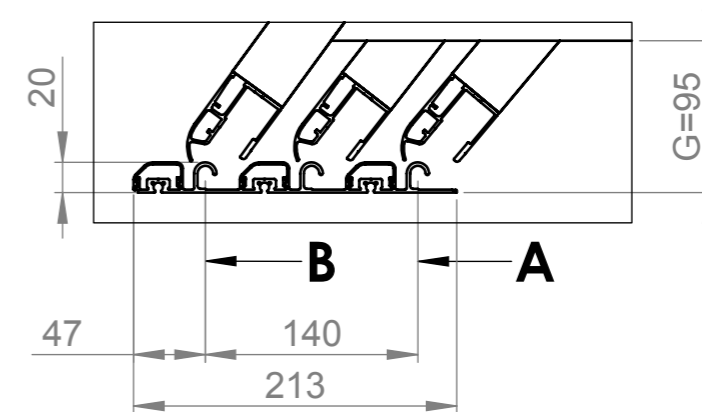

Colour:
Silver Elox / Antracit DB 703
Roofing material: PKB 8mm

DETAIL A
SCALE 1 : 2

The drawing presents only the basic shape and dimensions of the product. The manufacturer reserves the right to determine the layout, quantity and type of profiles as required.

PRODUCT TYPE		Dallas Clear A 2019		
ORDER	DRAFT	DIMENSIONS UNIT	FORMAT	SHEET
		mm	A3	1/1
AUTHOR		DATE		
Kafka, Viktor		13.11.2018		
DATE	PURCHASER SIGNATURE			