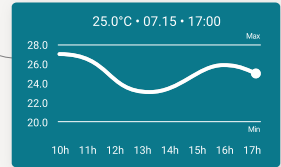

Measures & Estimates

Every hour

Data

Trends

Averages

ICO WATER INDEX

Diagnostics & Notifications

ICO

07.15

Add 1 tablet of chlorine

History

Forecast & Trends

Constantly analyses past, current, future data, provides timely recommendations on how to maintain best water quality.

- Water evolution & behaviors to sanitation
- Impacts of the surrounding environment
- Effectiveness of treatments and equipment

Alexa Compatible

English / French / German

PH | SANITIZER (REDOX) | TEMPERATURE | TDS / SALT

Compatible Chlorine - Bromine - Salt