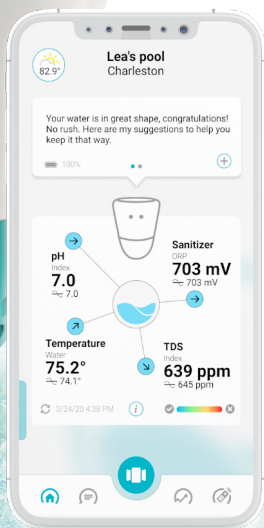

PERSONALIZED WATER CARE

AND IT ALL BECOMES CRYSTAL-CLEAR

ERIC

“ICO’s advice on chemical dosages are perfect. The pH is now well-managed and I use four times less sanitizer than before.”

Measures & Estimates

Every hour

Data

Trends

Averages

ICO WATER INDEX

Diagnostics & Notifications

ICO

07.15

Add 1 tablet of chlorine

History

Forecast & Trends

Constantly analyses past, current, future data, provides timely recommendations on how to maintain best water quality.

- Water evolution & behaviors to sanitation
- Impacts of the surrounding environment
- Effectiveness of treatments and equipment